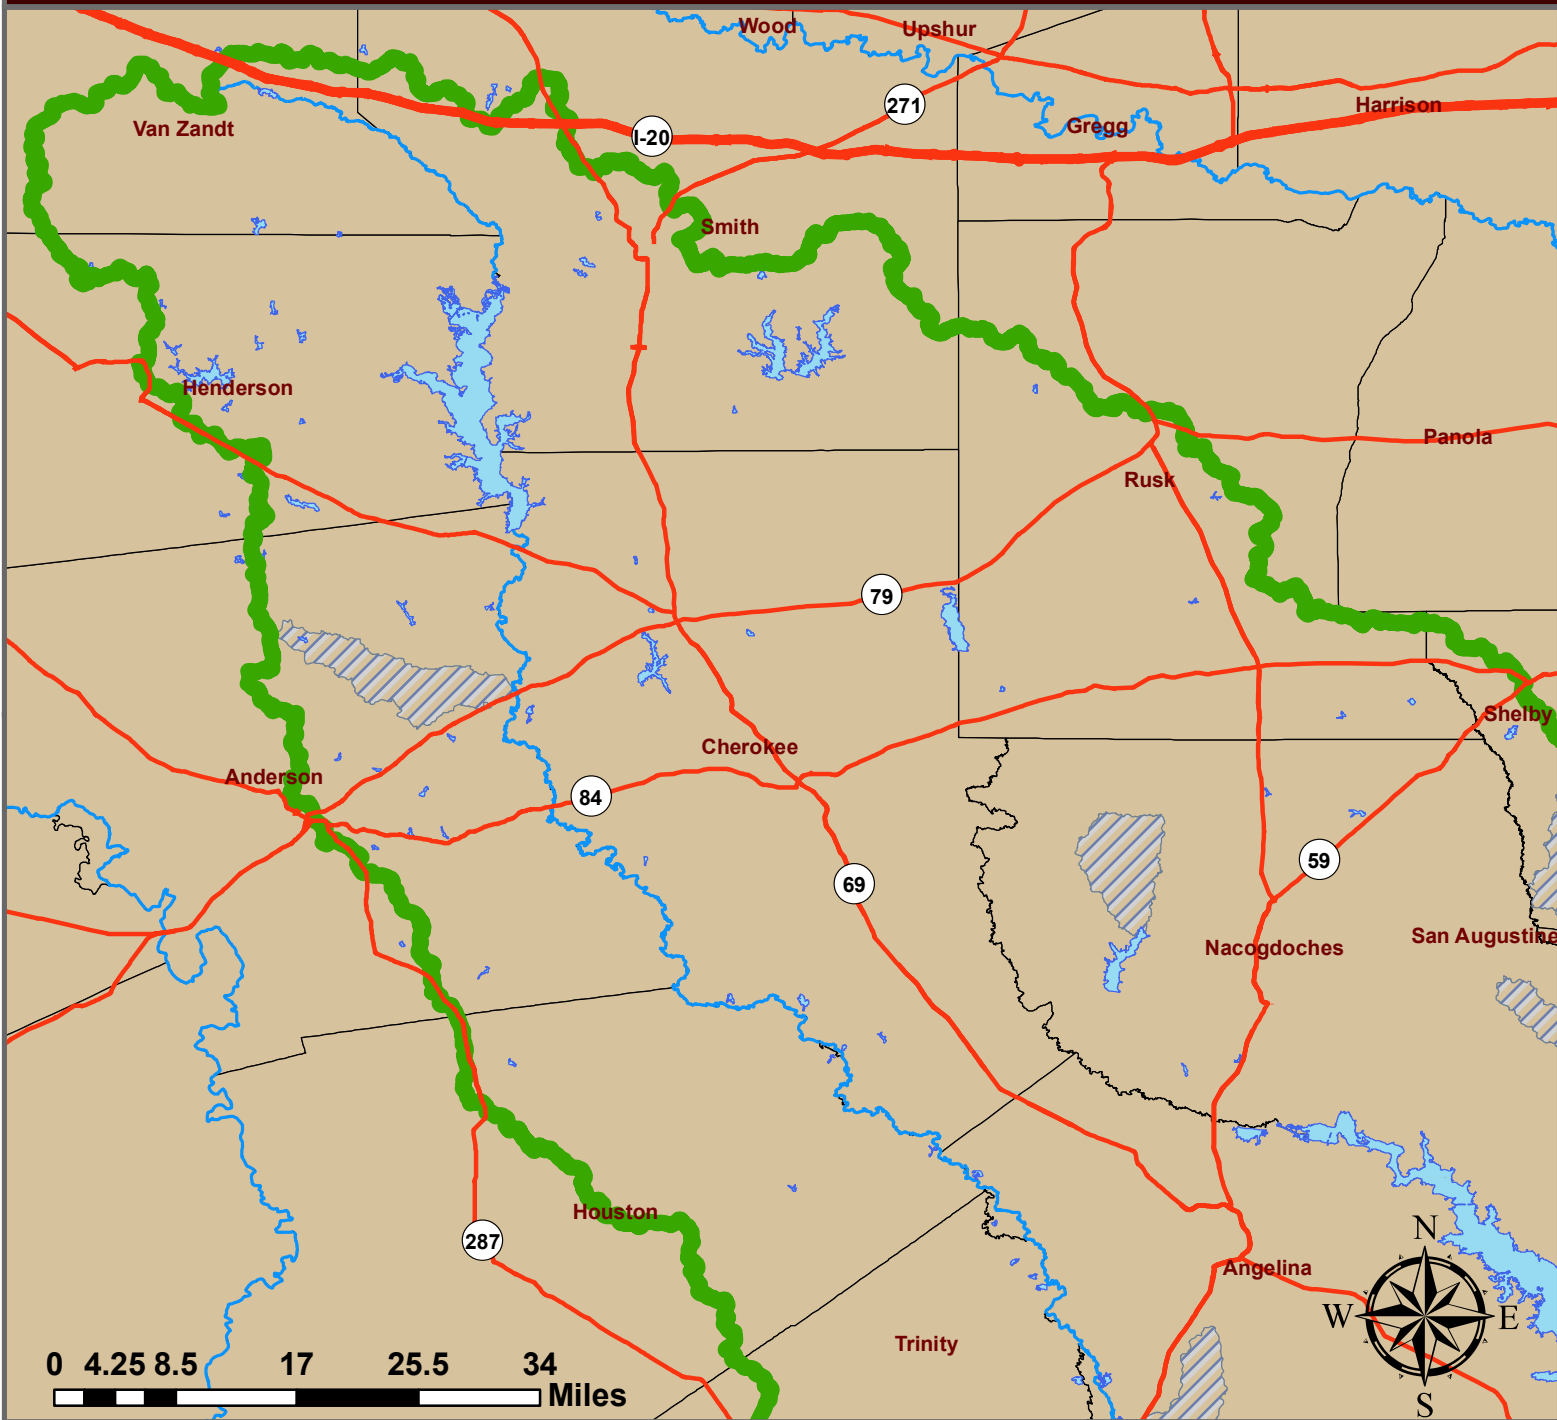

Neches River and Cypress Basin Watershed Restoration Program Neches River (North) - Eligible Area

**Neches River Watershed Boundary -
This area is eligible for funding**

High Priority Watersheds

Major Roads